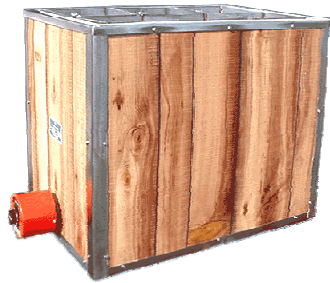

888-WAX-MELTERS

Dipping Tanks: Cost Efficient, Safe and a Production In creaser!

Built to last, our Dipping Tanks are generally divided into

Hand Dipping Tanks or Dip & Carve Tanks:

All dipping tanks are double walled and utilize the double boiler principal for even, cost efficient wax heating and safety.

Each dipping tank is fully insulated to minimize heat loss, maximize efficient operation and potentially reduce burns.

All dipping tanks have stainless steel interior and modern cool to the touch wood grain exterior.

Easily removable wax chambers for quick color changing.

Easily adjustable temperature from 50-250° F/10-121° C , as well as convenient way to add water.

Hand Dipping Tanks

Dip Tank Single Hand Unit

Economical, single color, compact hand dipping tank designed for use at shows, fairs and flea markets.

Product #: DTH1
List Price: $1195.00
Our Price: $1095.00
SALE Price: $995.00

Dip Tank Six Chamber Hand Unit

Six chamber hand dipping tank designed for use at shows, fairs and flea markets.

Product #: DTH6
List Price: $3195.00
Our Price: $3150.00
SALE Price: $2995.00

Dip Tank Ten Chamber Hand Unit

Ten chamber hand dipping tank designed for use at shows, fairs and flea markets.

Product #: DTH10
List Price: $5495.00
Our Price: $5250.00
SALE Price: $5195.00